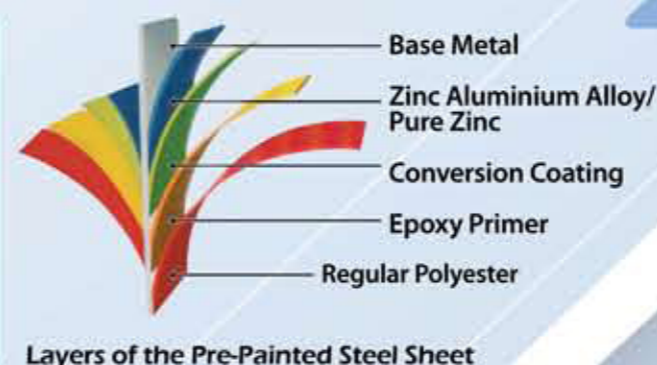

sales@vtechroof.com
www.vtechroof.com
Enquiry : 99425 06768
Mobile : 99421 26768, 98428 06768

Best Choice for Quality Roofing

our Brand

VTECH ROOFING

VTECH is a Superior Brand of Steel Roofing sheets Manufactured by Sre Vinayagaa Roofing Products. Having more than 15 years of Expertise in the Roofing Industry we are well known for our quality products.

V-TECH Steel Roofing sheets are available in wide range of Colours and Thicknesses. It can be supplied in customized lengths according to customer's needs in short time.

VTECH Steel Roofing Sheets are Strong, Economical and available in bare and pre-painted galvalume. It has good stiffness and a best choice for higher wind loads. These Sheets can be used for both Roof and Wall Cladding. Its made from regular modified Polyester (RMP) Paint Coated Steel.