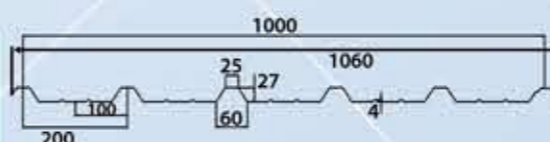

*why
Choose us?*

Quality
is our
only Business Plan

**SRE VINAYAGAA ROOFING PRODUCTS
PERUNDURAI**

- Factory address -
Sre Vinayagaa Roofing Products
Sf.no : 761, Erode main road, Karukkampalayam,
Near Vaikalmedu, Pichandampalayam (po),
Perundurai. - 638052

sales@vtechroof.com
www.vtechroof.com
Enquiry : 99425 06768
Mobile : 99421 26768, 98428 06768

Best Choice for Quality Roofing

our Brand

VTECH ROOFING

VTECH is a Superior Brand of Steel Roofing sheets Manufactured by Sre Vinayagaa Roofing Products. Having more than 15 years of Expertise in the Roofing Industry we are well known for our quality products.

V-TECH Steel Roofing sheets are available in wide range of Colours and Thicknesses. It can be supplied in customized lengths according to customer's needs in short time.

VTECH Steel Roofing Sheets are Strong, Economical and available in bare and pre-painted galvalume. It has good stiffness and a best choice for higher wind loads. These Sheets can be used for both Roof and Wall Cladding. Its made from regular modified Polyester (RMP) Paint Coated Steel.

The Unique Rib Structure gives added Strength

Pre-Painted Alu-Zinc Steel Sheets (PPGL)
Non Color Alu-Zinc Steel Sheets (Bare)
55% Aluminium - 45% Zinc Alloy

Strength of the Profile

Perfect Arch made from Auto CADD Digital Accuracy

Perfect Profile Ridge for roof top

Plain Ridge

Our Service

- ✓ Attractive Colors and Flexible design
- ✓ Zero maintenance
- ✓ Excellent Corrosion Resistance
- ✓ Environment Friendly and Fire Proof
- ✓ Strong, Durable and Total safety
- ✓ Anti-Capillary Groove ensures Leak-proof
- ✓ Accurate Thickness, Width and Length helps give the perfect fit for any roof.

Accessories